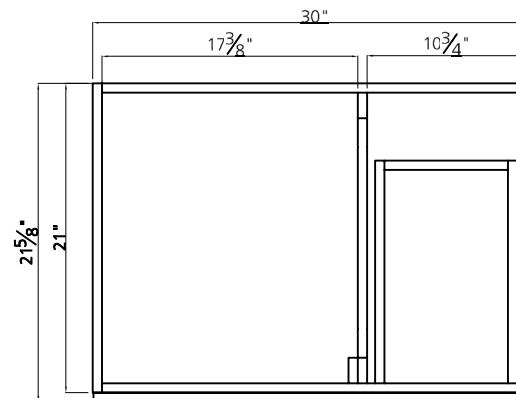

BRIGHTON COLLECTION

30"

SKU # 605-4624
30"W x 32"H x 18-3/4"D

30"

SKU # 605-4619
30"W x 32"H x 21-3/4"D

Product Specifications:

- 1 door with 2 drawers (right)
- Available in matte white
- Soft-close door and drawers for smooth and quiet use
- Decorative arched toe-kick
- Trendy shaker styling is ideal for any décor
- Vanity top, hardware and faucet sold separately

* Please send the images of the sticker which is pasted behind the door for replacement part reference.

30" Brighton vanity base

Replacement parts:

1. Door
2. Drawer front
3. Non-functional drawer front
4. Toe-kick
5. Hinge (overlay)
6. Hinge fixing plate
7. Drawer slides
8. Female assembly bracket (kick)
9. Male assembly bracket (kick)